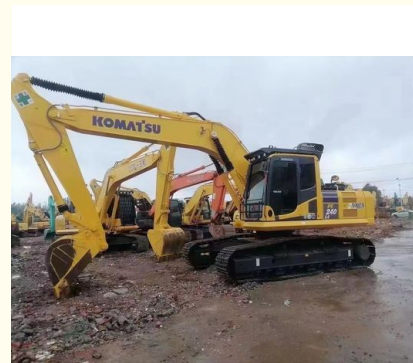

Used Excavator Medium Komatsu PC240 Pc220 Crawler Excavator

Our Product Introduction

for more products please visit us on usedexcavator-equipment.com

Basic Information

- Place of Origin: Japan
- Brand Name: Komatsu
- Model Number: 240
- Minimum Order Quantity: 1
- Price: US \$12,300.00-21,000.00
- Packaging Details: Container, Bulk Cargo, Flat Rack
- Delivery Time: 15 Days After Deposit
- Payment Terms: T/T
- Supply Ability: Supply Of About 100 Units Per Month

Product Specification

- Model NO.: PC240
- Transport Package: Bulk Carrier Or Frame
- Trademark: Komatsu
- HS Code: 84295212
- Working Weight: 24 Tons
- Specification: 24 Tons
- Origin: Japan
- Highlight: **Second Hand Komatsu Crawler Excavator, Medium Komatsu PC240 Crawler Excavator, Komatsu Pc220 Used Excavator**

More Images

Product Description

Used Mechanical Medium Crawler Komatsu Excavator PC240 Product Description

Model NO.	PC240
Working Weight	24 Tons
Transport Package	Bulk Carrier or Frame
Specification	24 tons
Trademark	Komatsu
Origin	China
HS Code	84295212
Production Capacity	20