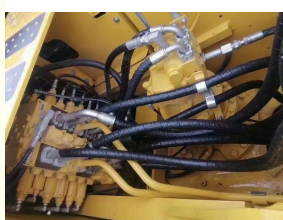

Used Excavator Medium Komatsu PC240 Pc220 Crawler Excavator

Our Product Introduction

for more products please visit us on usedexcavator-equipment.com

Basic Information

- Place of Origin: Japan
- Brand Name: Komatsu
- Model Number: 240
- Minimum Order Quantity: 1
- Price: US \$12,300.00-21,000.00
- Packaging Details: Container, Bulk Cargo, Flat Rack
- Delivery Time: 15 Days After Deposit
- Payment Terms: T/T
- Supply Ability: Supply Of About 100 Units Per Month

Product Specification

- Model NO.: PC240
- Transport Package: Bulk Carrier Or Frame
- Trademark: Komatsu
- HS Code: 84295212
- Working Weight: 24 Tons
- Specification: 24 Tons
- Origin: Japan
- Highlight: **Second Hand Komatsu Crawler Excavator, Medium Komatsu PC240 Crawler Excavator, Komatsu Pc220 Used Excavator**

More Images

Product Description

Used Mechanical Medium Crawler Komatsu Excavator PC240 Product Description

Model NO.	PC240
Working Weight	24 Tons
Transport Package	Bulk Carrier or Frame
Specification	24 tons
Trademark	Komatsu
Origin	China
HS Code	84295212
Production Capacity	20